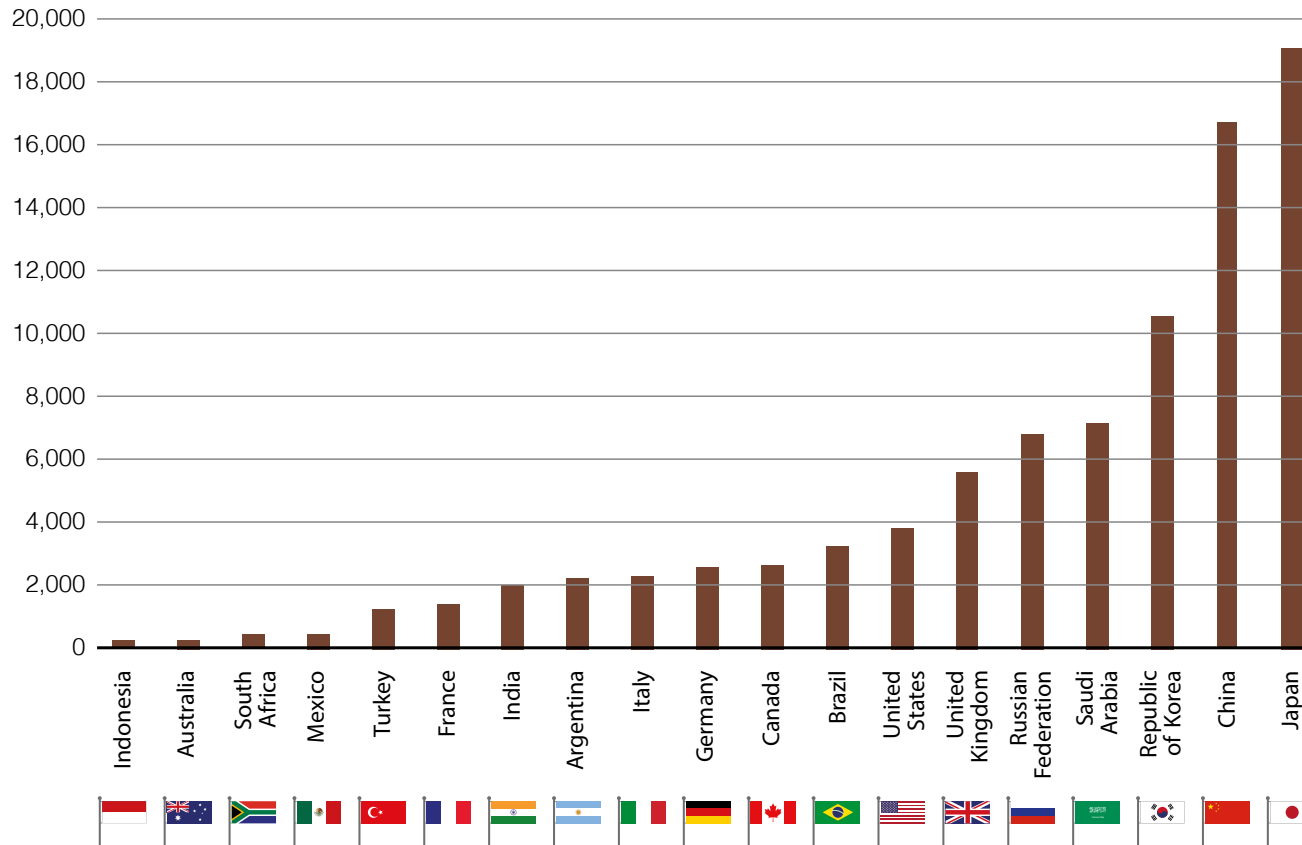

## G20 PUBLIC FINANCE FOR FOSSIL FUELS

Million US\$, annual average, 2013 and 2014

Source: ODI/OCI, 2015