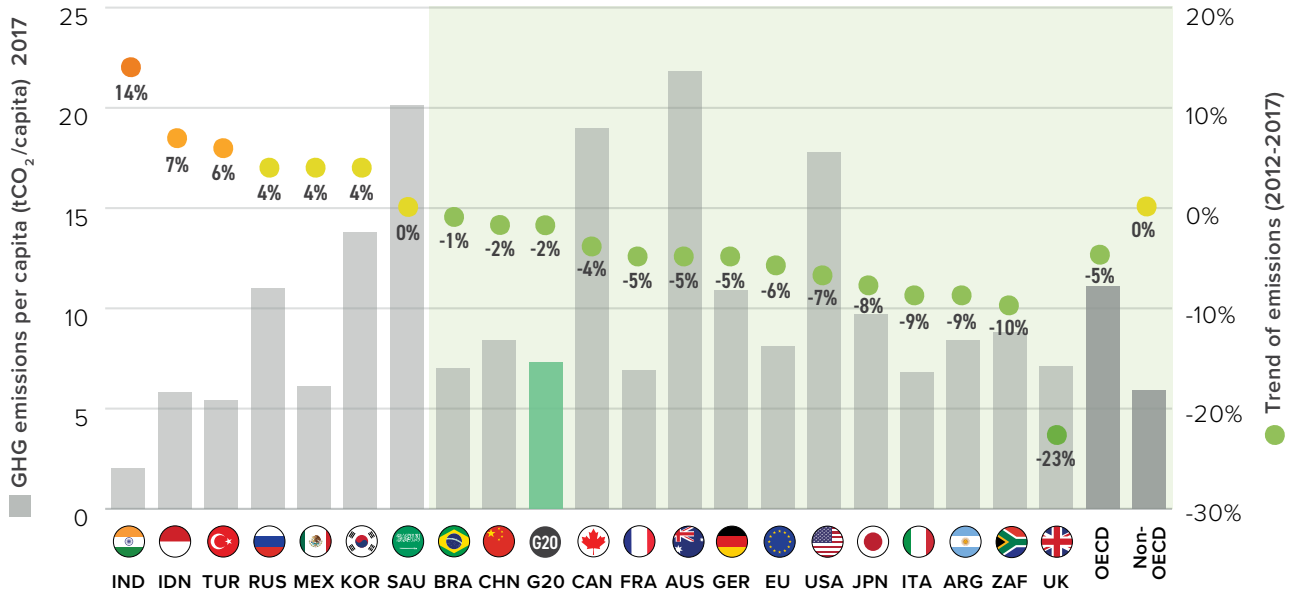

Per capita GHG emissions (incl. land use) in the G20 (2017)

Data for Argentina is for 2016 and trend for 2011-2016.

Sources: Climate Action Tracker, 2019; Gütschow et al., 2019; World Bank, 2019